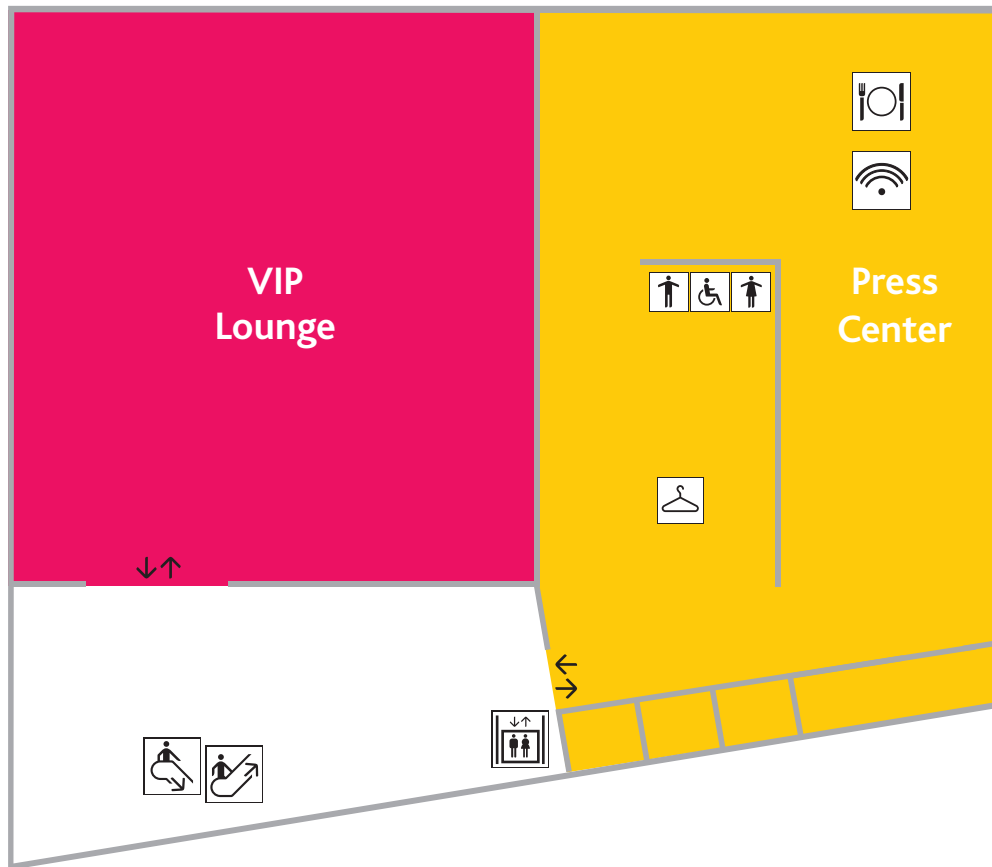

# HALLENPLAN FLOOR PLAN

**Central Park 1**  
Outdoor Area

**Central Park 2**  
Outdoor Area

**Central Park 4**  
Outdoor Area

**Agency Lounge**

**Congress Center**  
Level 0 Debate Hall  
Level 1 Press Center  
Level 2 Seminars 1-3  
Work Labs  
Press Conferences  
Blogger Area  
Social Media Club

**Seminar 4**, **Seminar 5**, **Seminar 6**, **Seminar 7**

**Start-Up Village**

**Food Court**

**dmexco Diner**, **dmexco Pub**, **Speakers Corner**

**Market Place 1**, **Market Place 2**

**TV STUDIO**, **Girls' Lounge**, **Broadcast Area**, **Congress Hall**

Speaker, Presse & VIP Eingang  
Speaker, Press & VIP Entrance

Eingang / Entrance

Boulevard

Eingang / Ausgang Besucher  
Entrance / Exit Visitors

**HALL 8**

- ↑ ↑ ♿
- WC
- Food & Drinks
- W-LAN
- ♿
- Garderobe / Cloak Room
- Aufzug / Elevator
- ♿
- Rolltreppe / Escalator

WC

Food & Drinks

W-LAN

Garderobe / Cloak Room

Rolltreppe / Escalator

Aufzug / Elevator