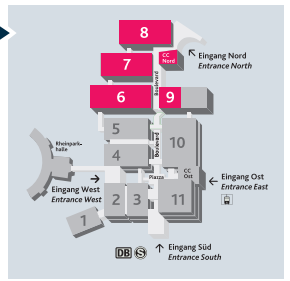

# HALLENPLAN FLOOR PLAN

**Central Park 1**  
Outdoor Area

**Central Park 2**  
Outdoor Area

**Central Park 4**  
Outdoor Area

**Agency Lounge**

**Congress Center**  
Level 0 Debate Hall  
Level 1 Press Center  
Level 2 Seminars 1-3  
Work Labs  
Press Conferences  
Blogger Area  
Social Media Club

**Seminar 4**, **Seminar 5**, **Seminar 6**, **Seminar 7**

**Start-Up Village**

**Food Court**

**dmexco Diner**, **dmexco Pub**, **Speakers Corner**

**Market Place 1**, **Market Place 2**

**TV STUDIO**, **Girls' Lounge**, **Broadcast Area**, **Congress Hall**

**LEGENDE | LEGEND**

- WC
- Erste Hilfe | First Aid
- Garderobe | Cloak Room
- Food & Drinks
- Handytankstelle
- W-LAN
- Aufzug | Elevator
- Messeleitung | Exhibition Management
- Raucherbereich | Smoking Area

Speaker, Presse & VIP Eingang  
Speaker, Press & VIP Entrance

Eingang / Entrance

Boulevard

Eingang / Ausgang Besucher  
Entrance / Exit Visitors

**HALL 8**

- ↑ ↑ ♿
- WC
- Food & Drinks
- W-LAN
- ♿
- Garderobe / Cloak Room
- Aufzug / Elevator
- ♿
- Rolltreppe / Escalator